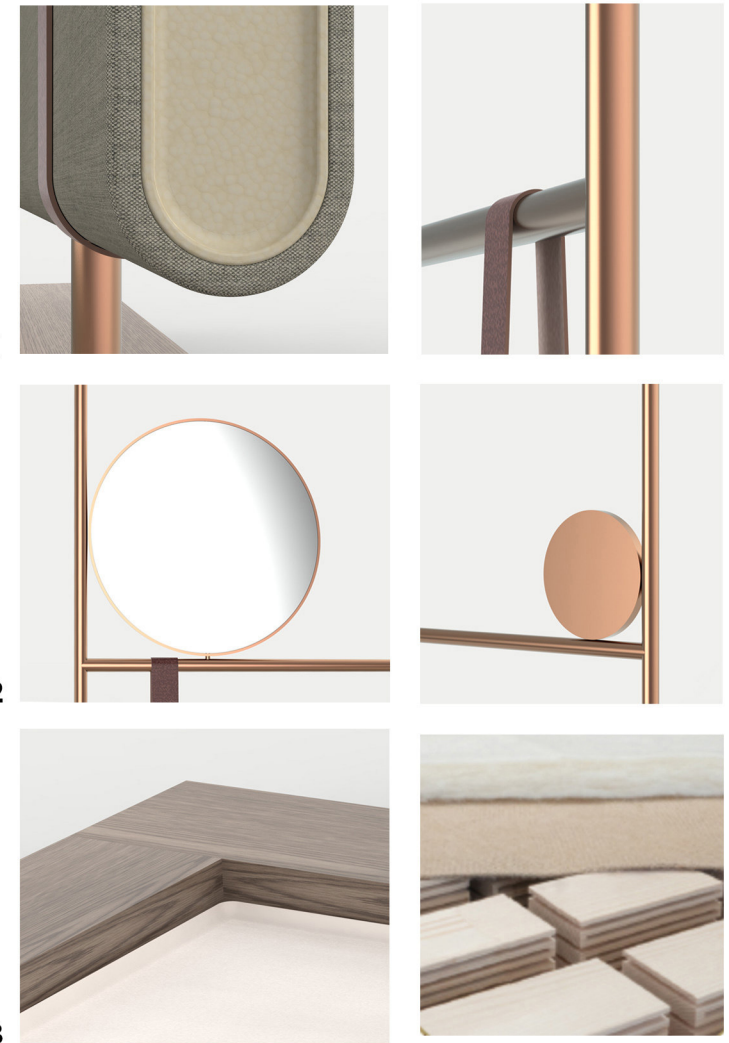

H Bedding System

1. **1.** Upholstery: Grey and clear beige Swiss wool, natural brown leather & natural finished suede. Headboard's pendant effect.
2. **2.** Architectural elements. Room divider structure. Rotating mirror.
3. **3.** Bleached oak, wooden bed base with raised edges and Elite's WoodenBoxpring.