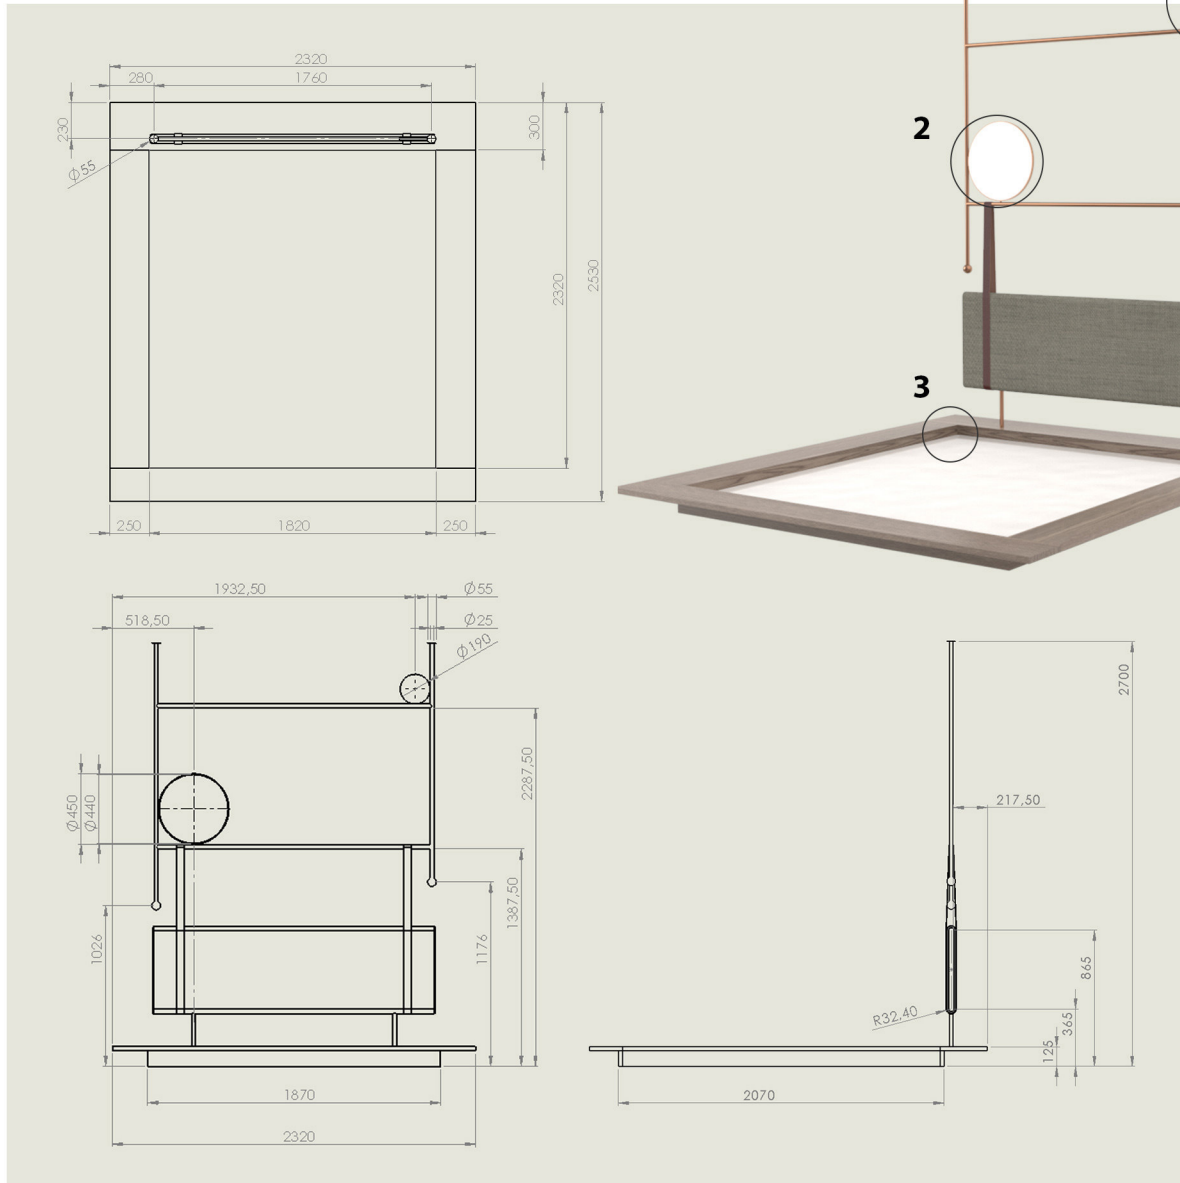

H Bedding System

1. **1.** Upholstery: Grey and clear beige Swiss wool, natural brown leather & natural finished suede. Headboard's pendant effect.
2. **2.** Architectural elements. Room divider structure. Rotating mirror.
3. **3.** Bleached oak, wooden bed base with raised edges and Elite's WoodenBoxpring.